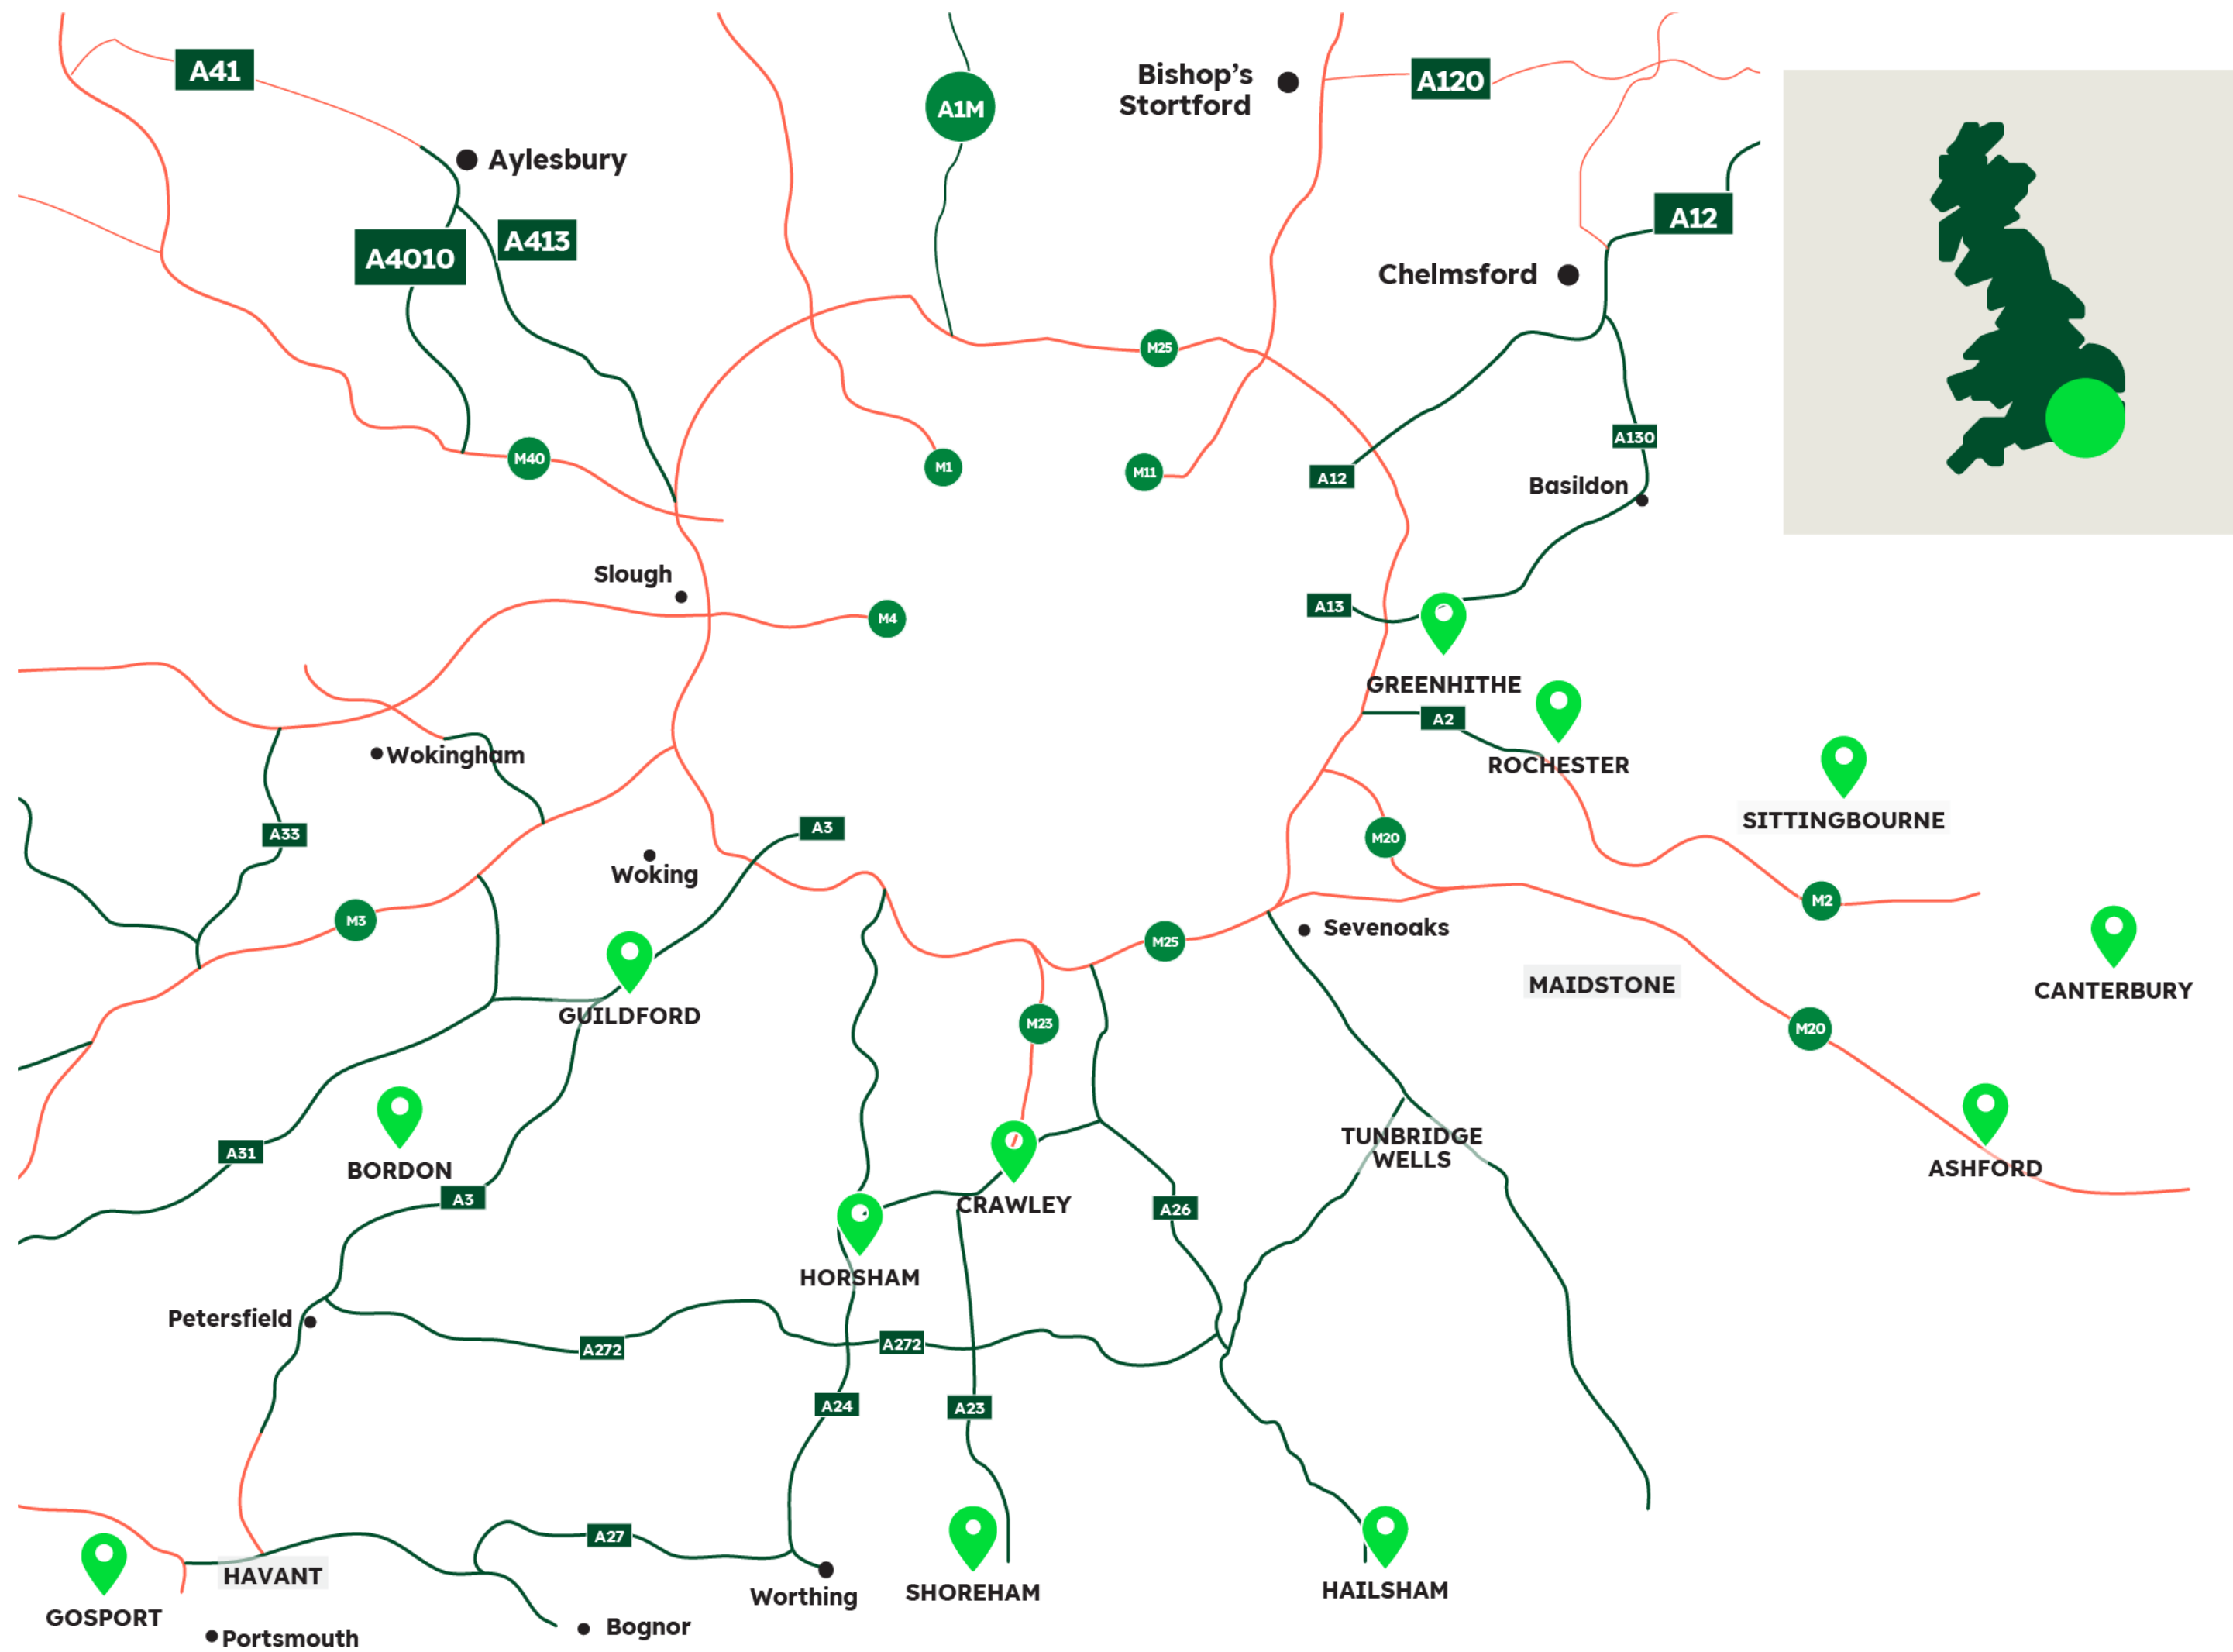

Concrete South East Area Sales Map

Customer Services

We have regionally organised teams in our customer service centre, so you'll speak to the same team each time you call.

Contact us for sales and orders:

→ [0330 123 4634](tel:03301234634)
✉ → concretesoutheast@uk.heidelbergmaterials.com

Malcolm Ross

→ [07974 046 638](tel:07974046638)
✉ → malcolm.ross@heidelbergmaterials.com

- → [Hailsham](#)
- → [Ashford](#)
- → [Gosport](#)
- → [Shoreham](#)

Marcel Palmer

→ [07866 987 864](tel:07866987864)
✉ → marcel.palmer@heidelbergmaterials.com

- → [Crawley](#)
- → [Horsham](#)
- → [Bordon](#)
- → [Guildford](#)

Samantha Wiltshire

→ [07977 251 162](tel:07977251162)
✉ → samantha.wiltshire@heidelbergmaterials.com

- → [Greenhithe](#)
- → [Rochester](#)
- → [Sittingbourne](#)
- → [Canterbury](#)

Download PDF

📄 [Heidelberg Materials UK Concrete South East Area Sales Map](#)
PDF, 360.81 KB

[Privacy Policy](#)
[Cookie Policy](#)
[Terms and Conditions of Use Policy](#)
[Insurance Policy Details](#)
[Tax Policy](#)

[Modern Slavery Statement](#)
[Standard conditions of sale](#)
[Trading divisions](#)
[Section 172 Statements](#)
[SpeakUp®](#)
[Gender Pay Gap Report](#)

[Careers](#)
[Communities](#)
[Drivers](#)
[Packed Products](#)

[UKCA / CE Mark search Certificates](#)
Email: enquiries@uk.heidelbergmaterials.com

Follow us on

🌐 [Worldwide](#)